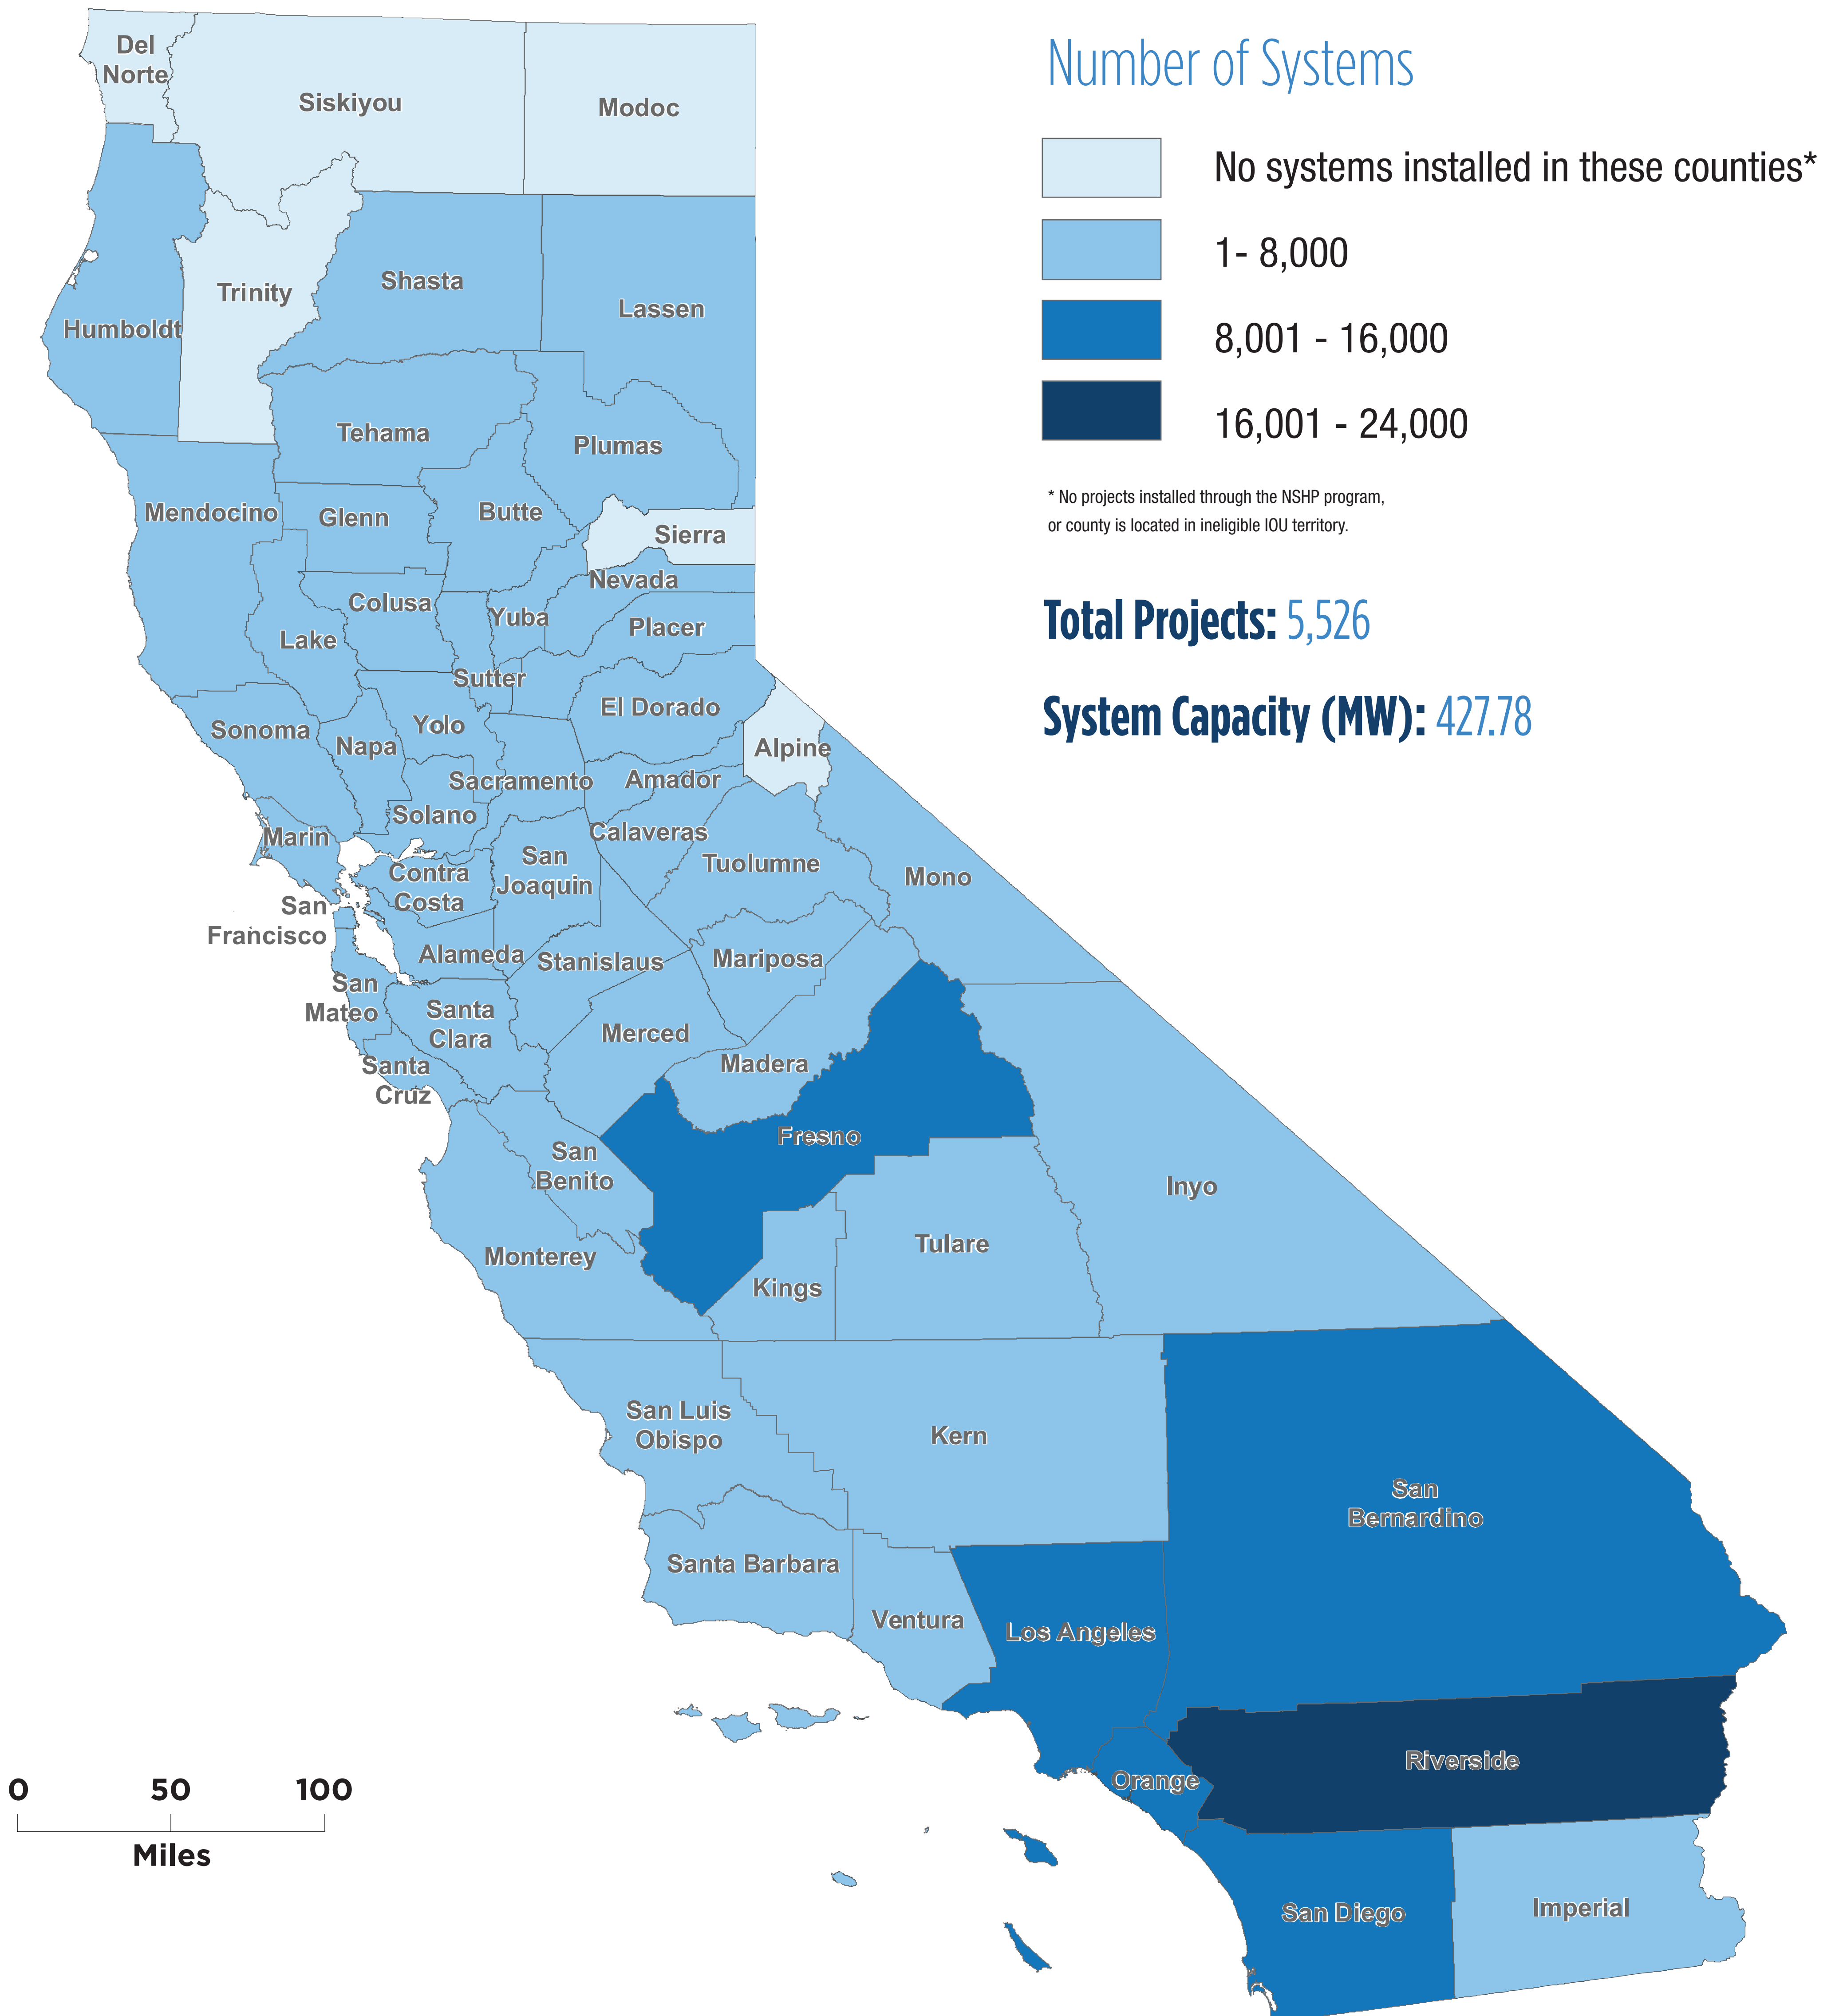

NSHP Lifetime Projects

NEW SOLAR HOMES PARTNERSHIP

Source: California Energy Commission